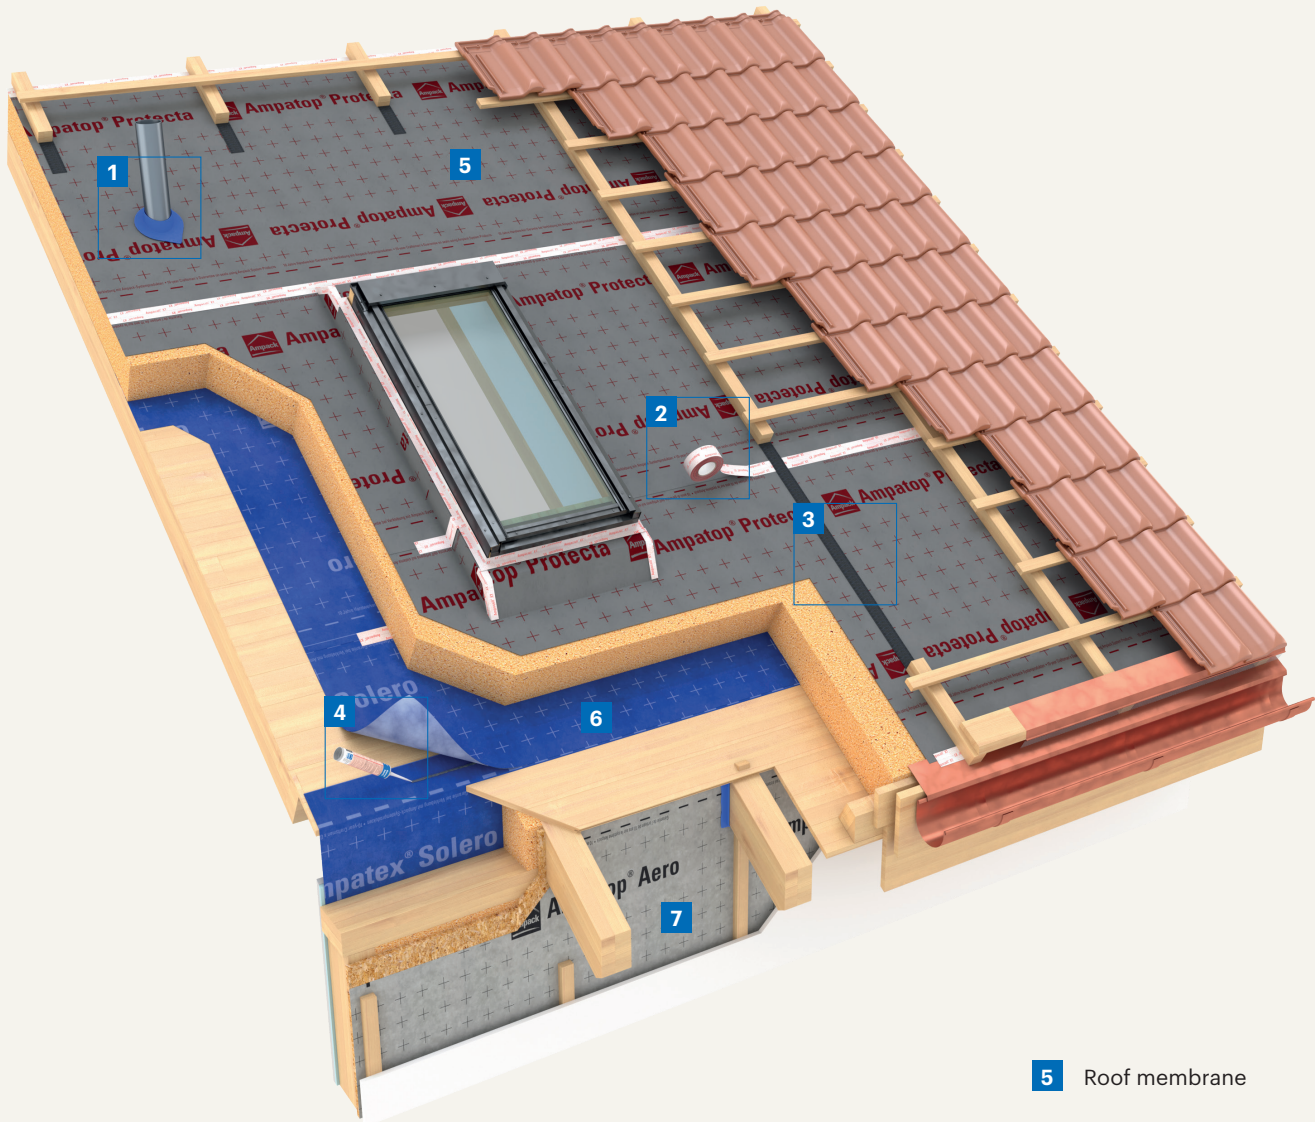

Product guide

ampack.biz

Roof membranes

- 5** Roof membrane
- 6** Formwork membrane
- 7** Wall membrane

1

Ampacoll® BK 535
Butyl-rubber
adhesive tape

external
internal

2

Weldable roof membrane

Ampatop® Seal (GHS)

- 6** Weldable roof membrane
- 7** Nail sealing tape
- 8** Pressure roller
- 9** Eaves membrane

Wall membranes for closed façades

5 Wall membrane

Wall membranes for façade with open joints

3 Wall membrane

Vapour checks

Ampatex[®] and Sisalex[®]

6 Vapour check

Vapour check for flat roofing in timber constructions

- 2** Moisture-variable vapour check

Ampacoll® INT
Acrylic
adhesive tape

Formwork membranes

- 5** Roof membrane
- 6** Formwork membrane
- 7** Wall membrane

Self-adhesive vapour check and weather protection

- 3** Ampatex® Ombrello
Self-adhesive vapour
check and weather
protection

Vapour checks for renovation