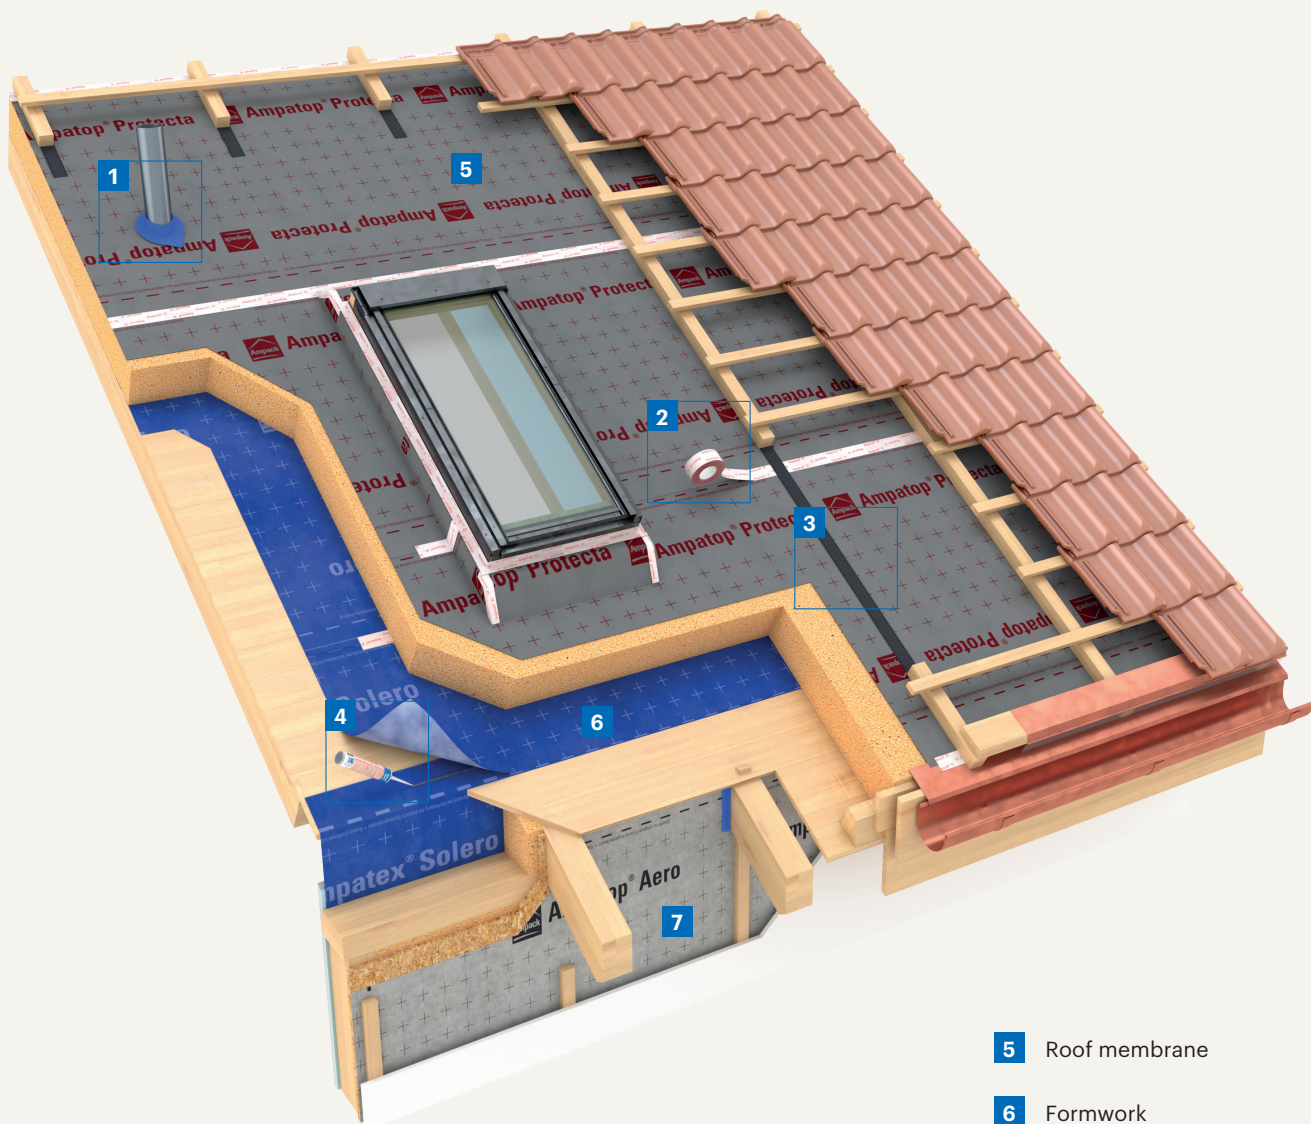

Weldable roof membrane

Ampatop® Seal (GHS)

- 6** Weldable roof membrane
- 7** Nail sealing tape
- 8** Pressure roller
- 9** Eaves membrane

Wall membranes for closed façades

5 Wall membrane

Wall membranes for façade with open joints

3 Wall membrane

Vapour checks

Ampatex[®] and Sisalex[®]

6 Vapour check

Vapour check for flat roofing in timber constructions

- 2** Moisture-variable vapour check

Ampacoll® INT
Acrylic
adhesive tape

Formwork membranes

- 5** Roof membrane
- 6** Formwork membrane
- 7** Wall membrane

Self-adhesive vapour check and weather protection

- 3** Ampatex® Ombrello
Self-adhesive vapour
check and weather
protection

Vapour checks for renovation

Roof renovation

Roof renovation from outside with removal of existing insulation

5 Roof membrane

6 Moisture-variable vapour check

Vapour checks for renovation

Roof renovation

Roof renovation from the outside without removal of existing insulation