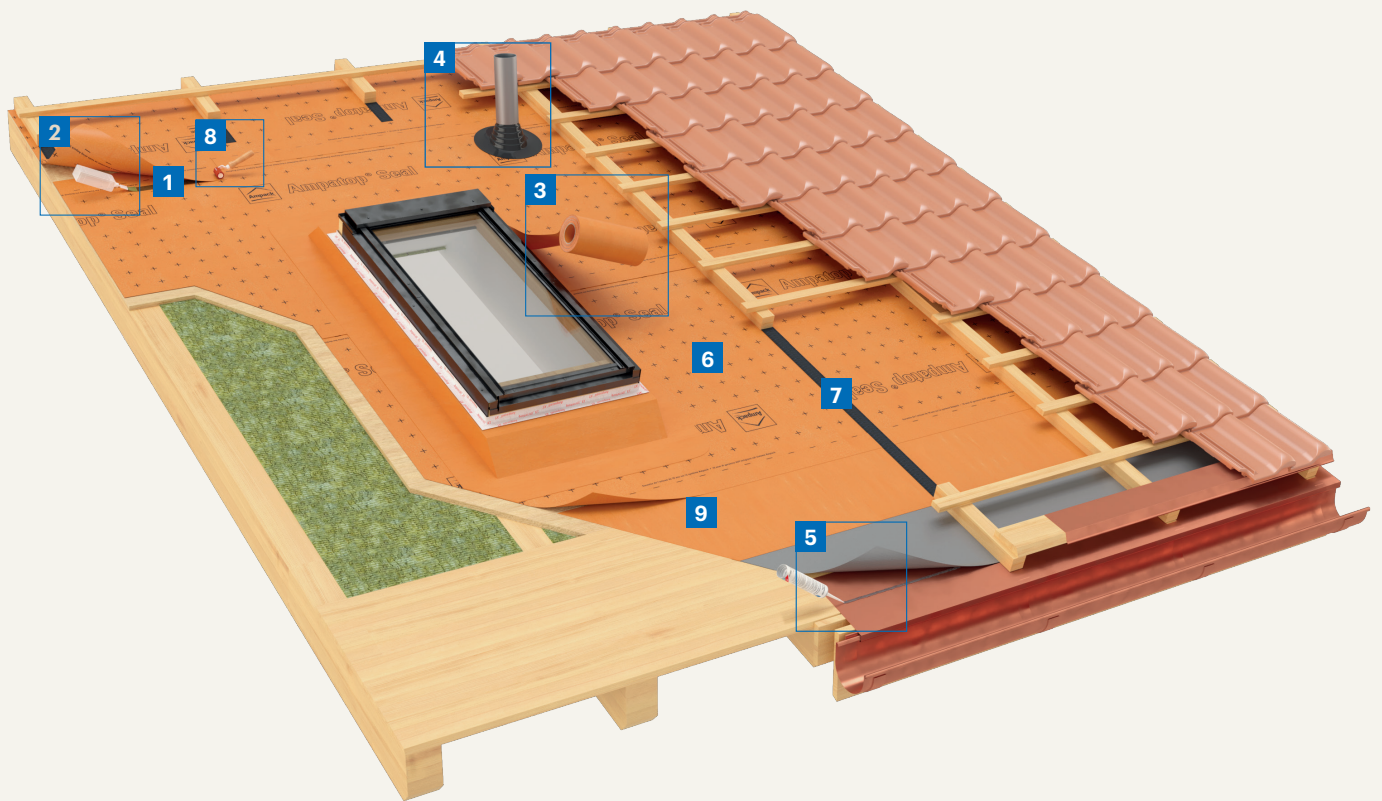

Product guide

ampack.biz

Roof membranes

- 5** Roof membrane
- 6** Formwork membrane
- 7** Wall membrane

1

Ampacoll® BK 535
Butyl-rubber
adhesive tape

external
internal

2

Weldable roof membrane

Ampatop® Seal (GHS)

- 6** Weldable roof membrane
- 7** Nail sealing tape
- 8** Pressure roller
- 9** Eaves membrane

Wall membranes for closed façades

5 Wall membrane

Wall membranes for façade with open joints

3 Wall membrane

Vapour checks

Ampatex[®] and Sisalex[®]

6 Vapour check

Vapour check for flat roofing in timber constructions

- 2** Moisture-variable vapour check

Ampacoll® INT
Acrylic
adhesive tape

Formwork membranes

- 5** Roof membrane
- 6** Formwork membrane
- 7** Wall membrane

Self-adhesive vapour check and weather protection

- 3** Ampatex® Ombrello
Self-adhesive vapour
check and weather
protection

Vapour checks for renovation