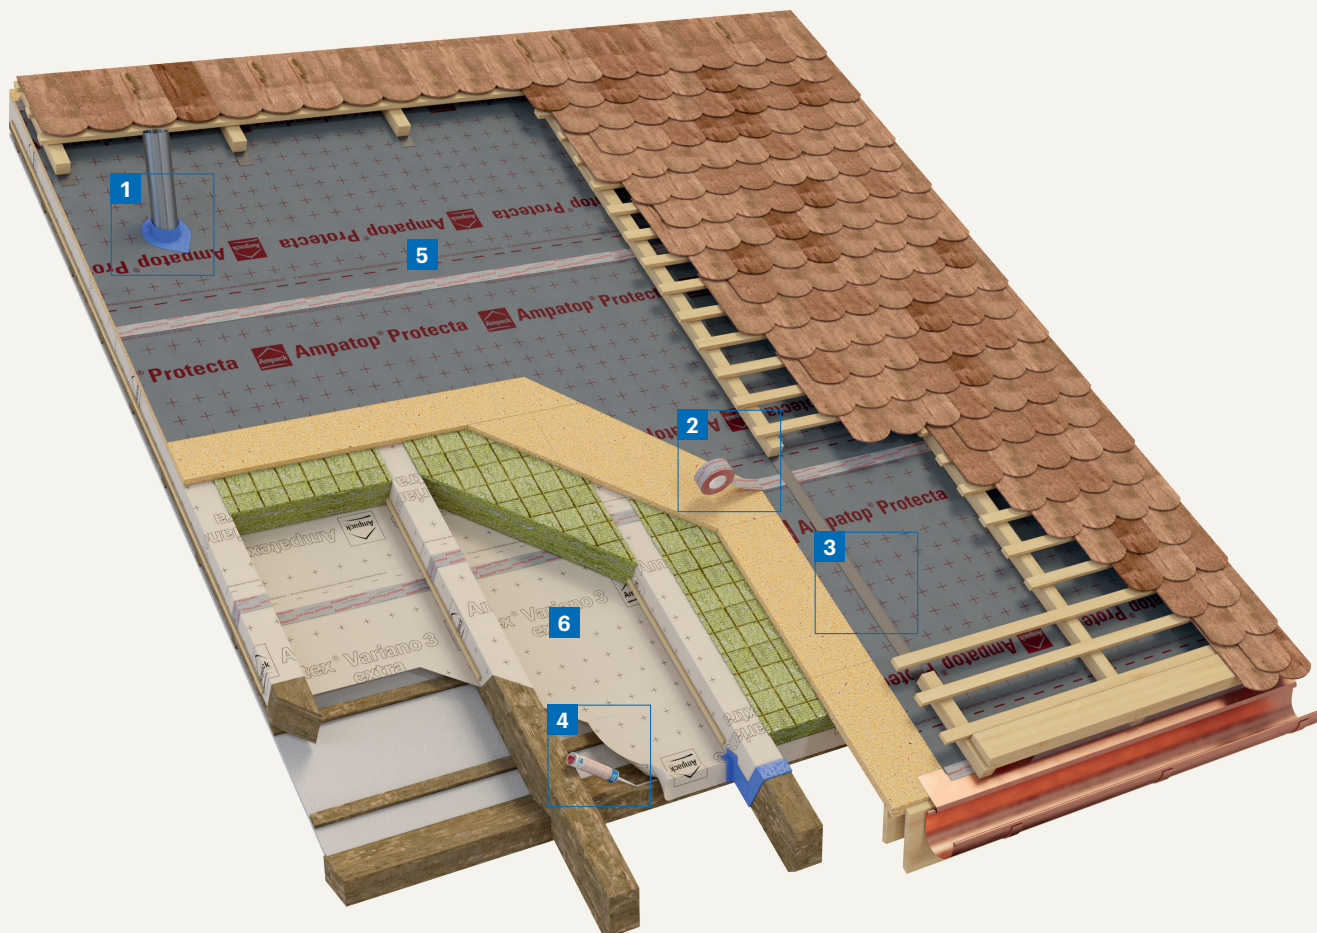

Weldable roof membrane

Ampatop® Seal (GHS)

- 6** Weldable roof membrane
- 7** Nail sealing tape
- 8** Pressure roller
- 9** Eaves membrane

Wall membranes for closed façades

5 Wall membrane

Wall membranes for façade with open joints

- 5** Roof membrane
- 6** Formwork membrane
- 7** Wall membrane

Self-adhesive vapour check and weather protection

- 3** Ampatex® Ombrello
Self-adhesive vapour
check and weather
protection

Vapour checks for renovation

Roof renovation

Roof renovation from outside with removal of existing insulation

5 Roof membrane

6 Moisture-variable vapour check

Vapour checks for renovation

Roof renovation

Roof renovation from the outside without removal of existing insulation

5 Roof membrane

6 Airtight layer outside

Ampacoll® Fenax

fenax.ampack.biz

1

Ampacoll® Fenax
Window connection
tape

external
internal

2