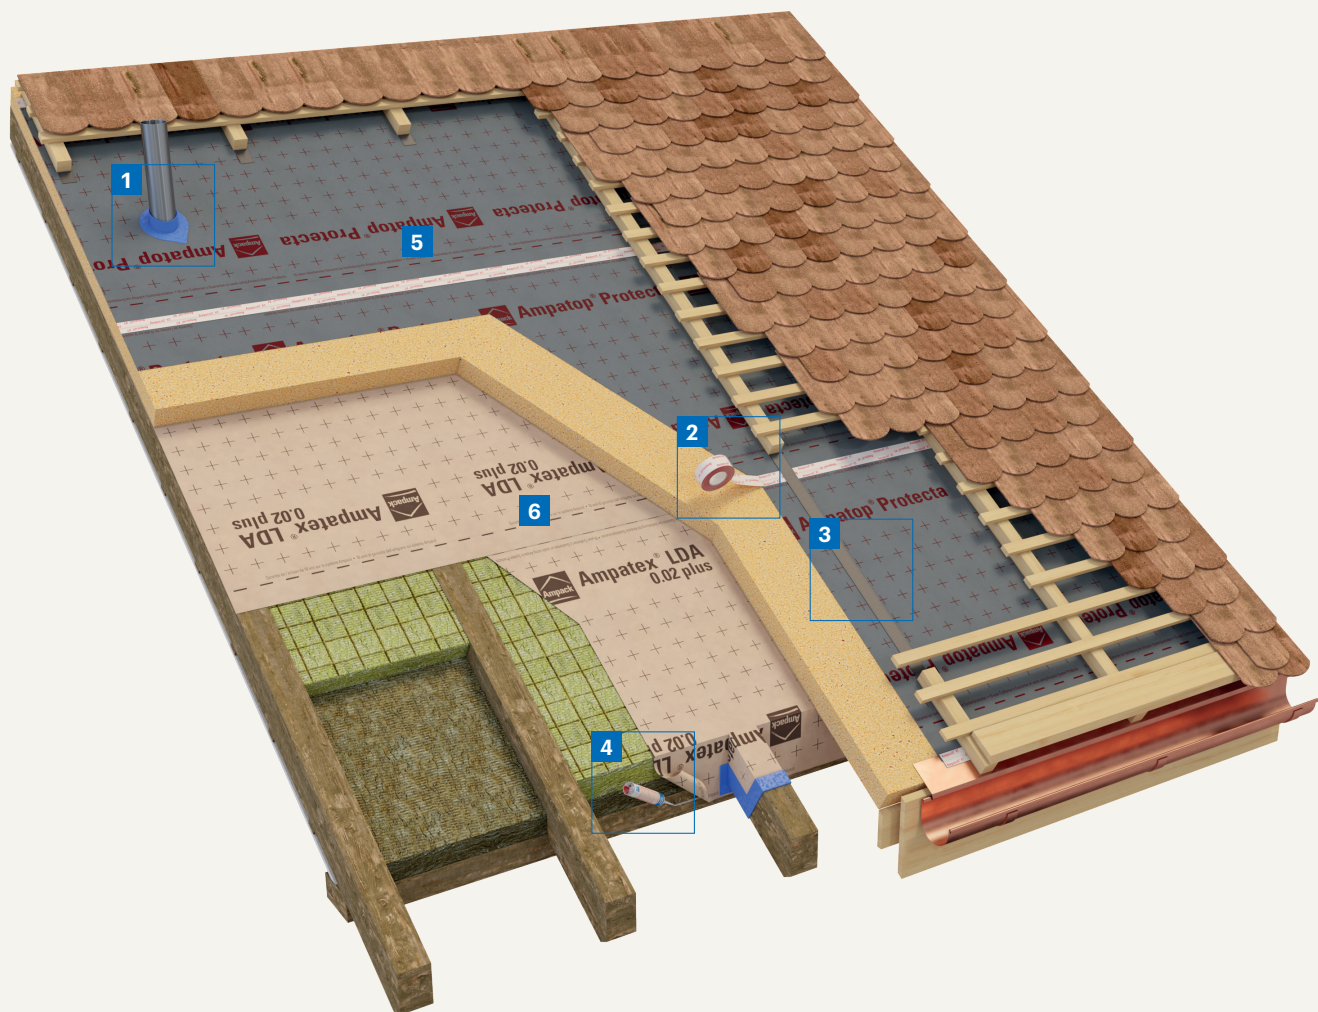

Weldable roof membrane

Ampatop® Seal (GHS)

- 6** Weldable roof membrane
- 7** Nail sealing tape
- 8** Pressure roller
- 9** Eaves membrane

Wall membranes for closed façades

5 Wall membrane

Wall membranes for façade with open joints

- 5** Roof membrane
- 6** Formwork membrane
- 7** Wall membrane

Self-adhesive vapour check and weather protection

- 3** Ampatex® Ombrello
Self-adhesive vapour
check and weather
protection

Vapour checks for renovation

Roof renovation

Roof renovation from outside with removal of existing insulation

5 Roof membrane

6 Moisture-variable vapour check

Vapour checks for renovation

Roof renovation

Roof renovation from the outside without removal of existing insulation

5 Roof membrane

6 Airtight layer outside

Ampacoll® Fenax

fenax.ampack.biz

1

Ampacoll® Fenax
Window connection
tape

external
internal

2