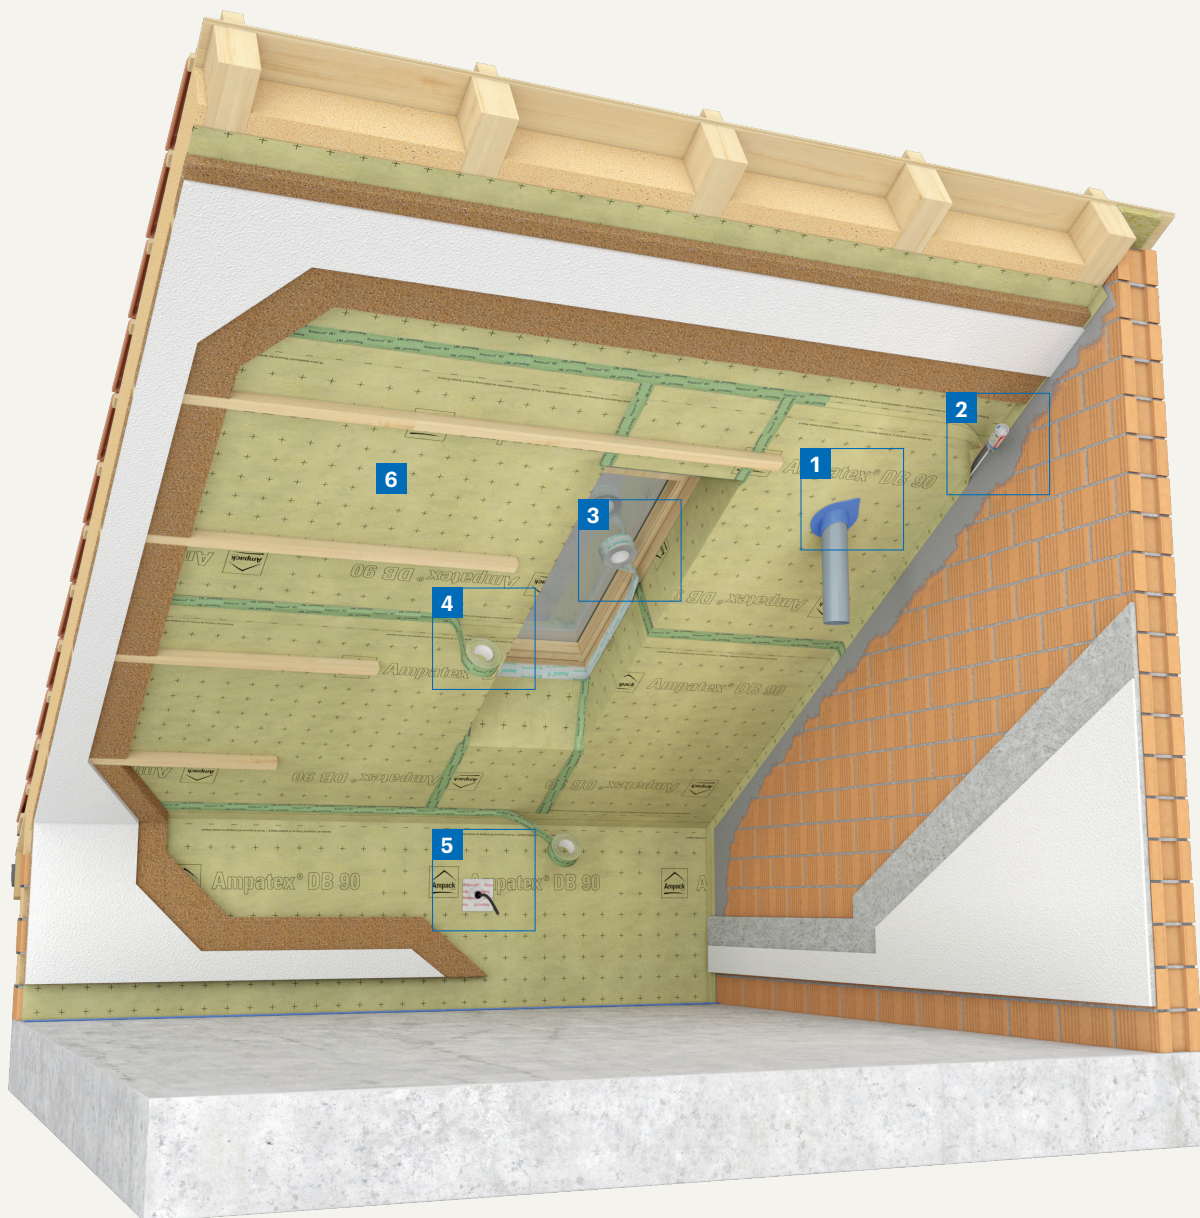

Weldable roof membrane

Ampatop® Seal (GHS)

- 6** Weldable roof membrane
- 7** Nail sealing tape
- 8** Pressure roller
- 9** Eaves membrane

Wall membranes for closed façades

5 Wall membrane

Wall membranes for façade with open joints

3 Wall membrane

Vapour checks

Ampatex[®] and Sisalex[®]

6 Vapour check

Vapour check for flat roofing in timber constructions

- 2** Moisture-variable vapour check

Ampacoll® INT
Acrylic
adhesive tape

Formwork membranes

- 5** Roof membrane
- 6** Formwork membrane
- 7** Wall membrane

Self-adhesive vapour check and weather protection

- 3** Ampatex® Ombrello
Self-adhesive vapour
check and weather
protection

Vapour checks for renovation

Roof renovation

Roof renovation from outside with removal of existing insulation

5 Roof membrane

6 Moisture-variable vapour check

Vapour checks for renovation

Roof renovation

Roof renovation from the outside without removal of existing insulation