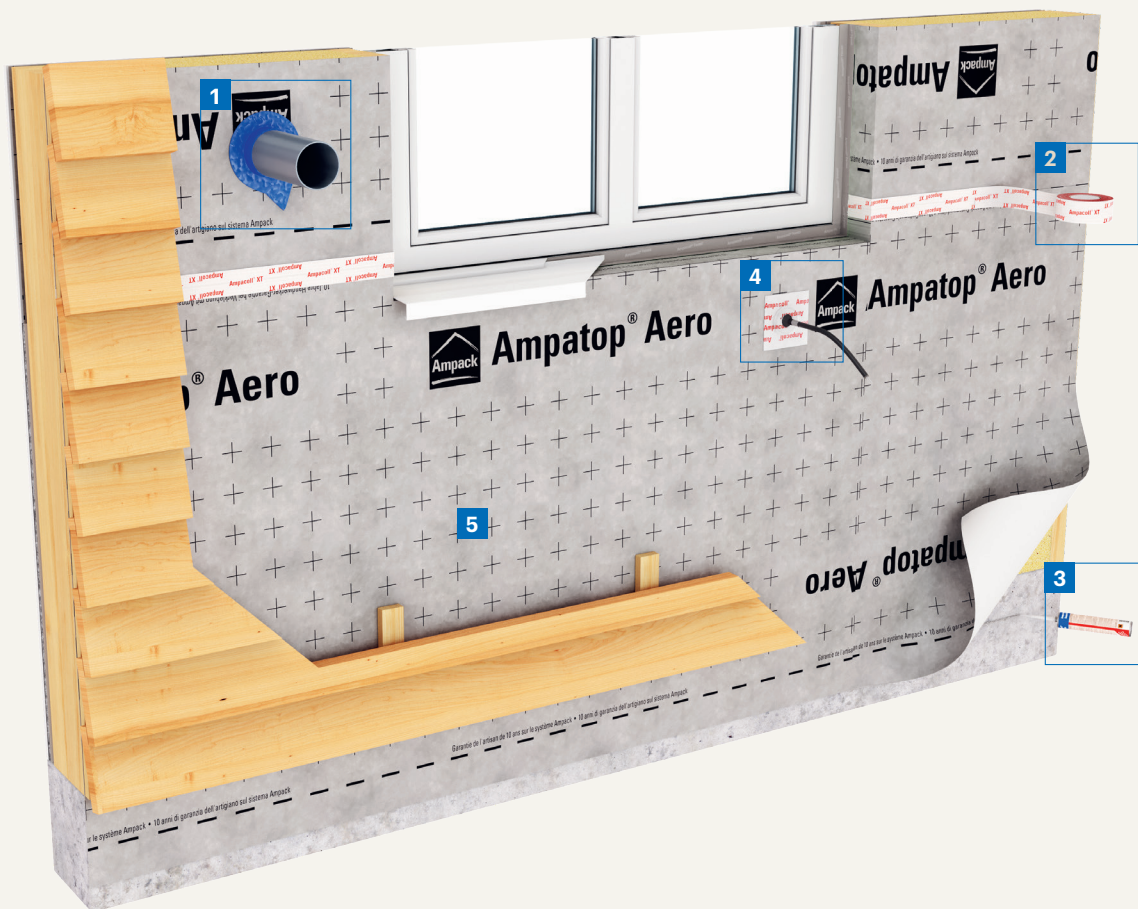

Weldable roof membrane

Ampatop® Seal (GHS)

- 6** Weldable roof membrane
- 7** Nail sealing tape
- 8** Pressure roller
- 9** Eaves membrane

Wall membranes for closed façades

5 Wall membrane

Wall membranes for façade with open joints

3 Wall membrane

Vapour checks

Ampatex[®] and Sisalex[®]

6 Vapour check

Vapour check for flat roofing in timber constructions

- 2** Moisture-variable vapour check

Ampacoll® INT
Acrylic
adhesive tape

Formwork membranes

- 5** Roof membrane
- 6** Formwork membrane
- 7** Wall membrane

Self-adhesive vapour check and weather protection

- 3** Ampatex® Ombrello
Self-adhesive vapour
check and weather
protection

Vapour checks for renovation