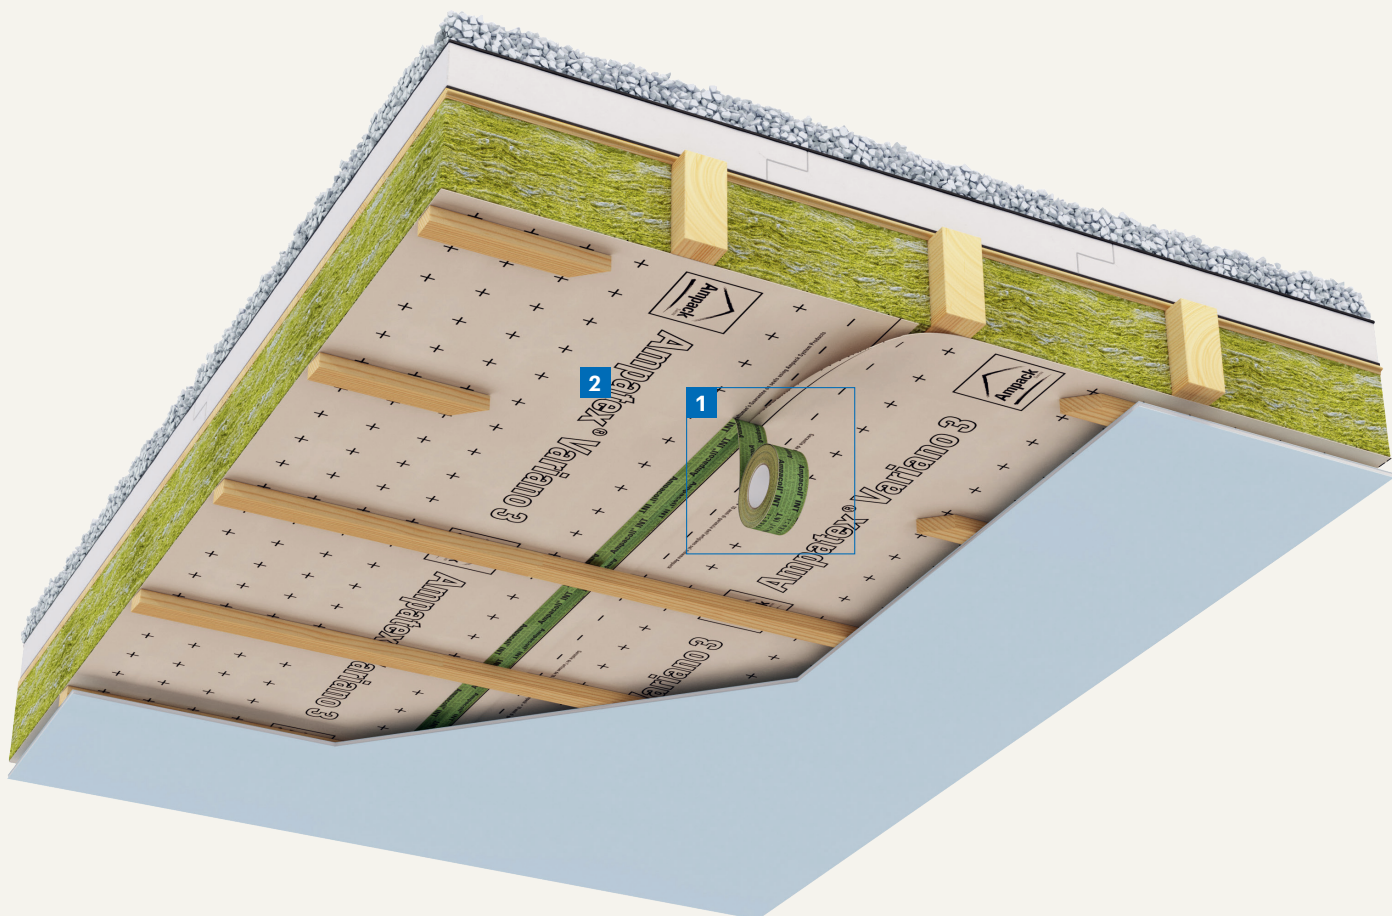

Weldable roof membrane

Ampatop® Seal (GHS)

- 6** Weldable roof membrane
- 7** Nail sealing tape
- 8** Pressure roller
- 9** Eaves membrane

Wall membranes for closed façades

5 Wall membrane

Wall membranes for façade with open joints

3 Wall membrane

Vapour checks

Ampatex[®] and Sisalex[®]

6 Vapour check

Vapour check for flat roofing in timber constructions

- 2** Moisture-variable vapour check

Ampacoll® INT
Acrylic
adhesive tape

Formwork membranes

- 5** Roof membrane
- 6** Formwork membrane
- 7** Wall membrane

Self-adhesive vapour check and weather protection

- 3** Ampatex® Ombrello
Self-adhesive vapour
check and weather
protection

Vapour checks for renovation

Roof renovation

Roof renovation from outside with removal of existing insulation

5 Roof membrane

6 Moisture-variable vapour check

Vapour checks for renovation

Roof renovation

Roof renovation from the outside without removal of existing insulation